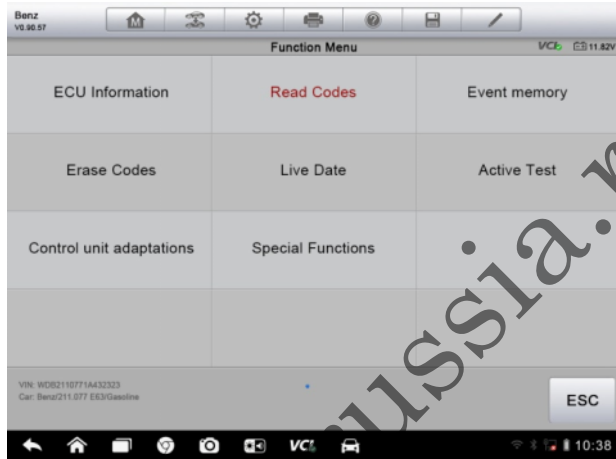

4-9

• ECU Information [ ] –

• Read Codes [ ] –

• Erase Codes [ ] –