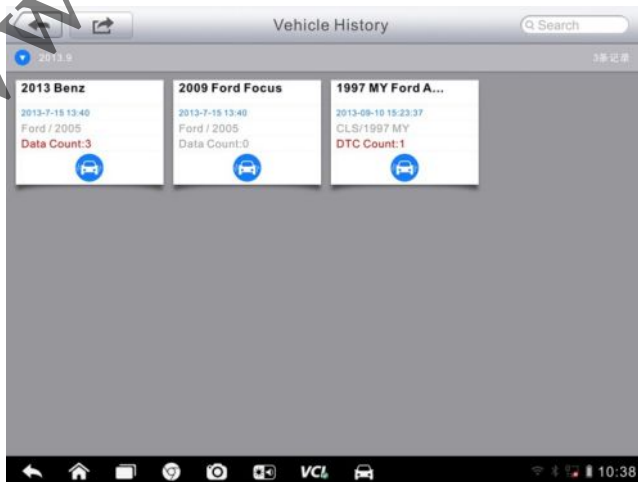

Shop Manager

Edit [ ]		
Add Account [ ]		
History Notes [ ]		
Vehicle History [ ]		Vehicle History [ ],
Done [ ]		

8.1