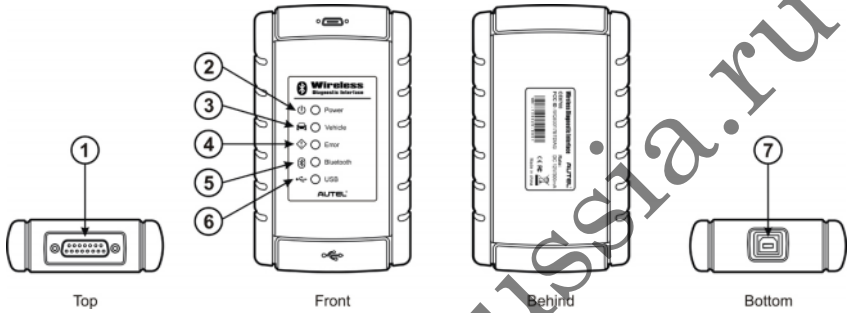

2.2

Bluetooth

2.2.1

2-5

Bluetooth

MaxiSys

1. (15-)
2. ,
3. —
4. — ;
5. Bluetooth — / Bluetooth;
6. USB —
7. USB MaxiSys USB-