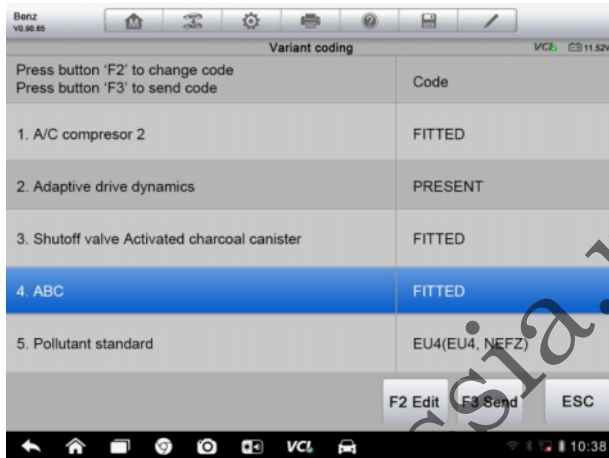

J2534,

A. Coding [] –

B. Reprogramming Operations []

1-

(

MaxiSys

)

www.autel-russia.ru