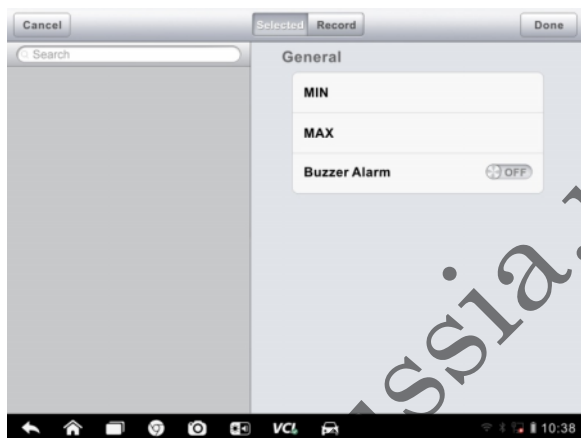

2-3

2-3

e

Show Selected [] -

/Show all [] -

Setting [] –

4-13

• Range [] –