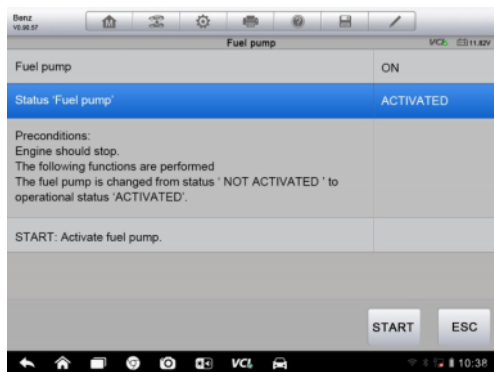

4-15

www.autel-russia.ru