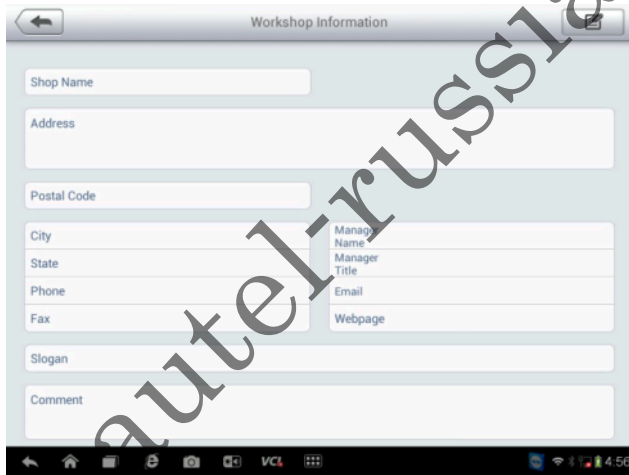

[ ],

8.2

Workshop Information [ ]

8-3

Workshop Information [ ]

- 1.
- 2.
- 3.
- 4.

Shop Manager [ ]
MaxiSys.

Workshop Information [ ]

Edit [ ]