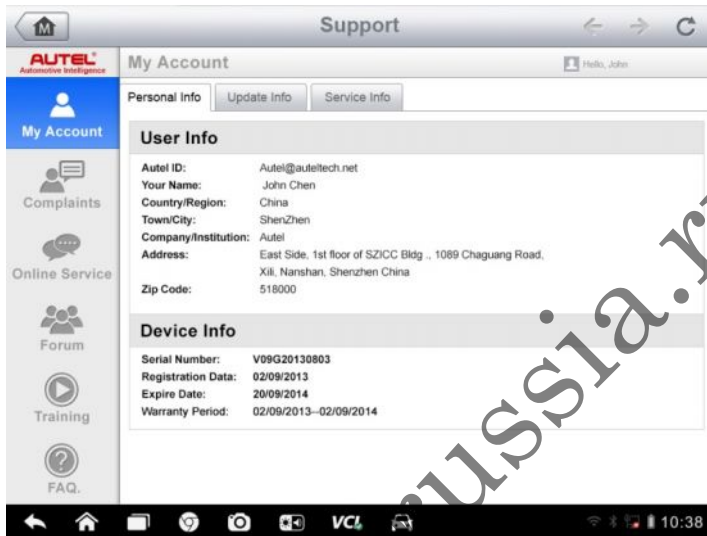

●Refresh [   ] –

12-1

Support [   ]

Support [   ]