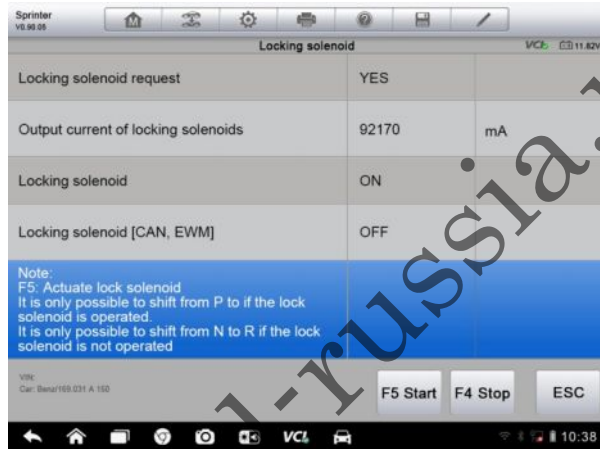

4-14

, Command Finished [ ]
, Activation Successful [ ]

ESC,